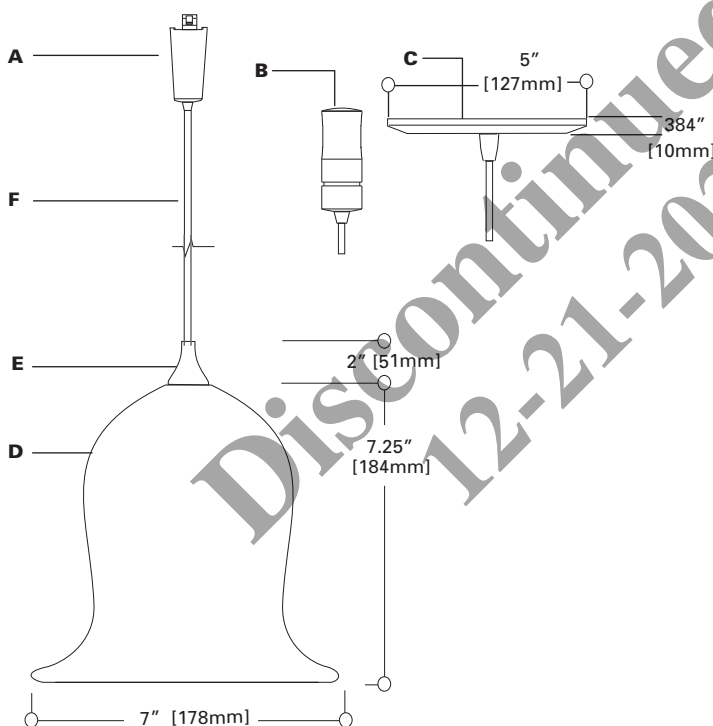

DESCRIPTION

Art glass pendants offer the opportunity to add a truly unique touch to lighting needs in both commercial and residential spaces. They can add a pleasant free flowing accent in reception or hospitality areas or they can be used for general lighting with their inviting pools of muted illumination. Large Blossom 120V pendants use 60W A19, A15 or G16.5 lamps. Four styles are available in small and large sizes.

Catalog #		Type
Project		
Comments		Date
Prepared by		

SPECIFICATION FEATURES

A ... Electrical Quick Lock Adapter - Power Trac

Polycarbonate housing. Attaches electrically and mechanically anywhere along Halo Power trac.

B ... Electrical Quick Lock Adapter - Flexible Track

Die Cast housing. Attaches electrically and mechanically anywhere along Flexible Track.

C ... Canopy - Surface Mount

Aluminum canopy. Attaches to standard junction box.

D ... Shade

Hand crafted art glass. Art Glass Shades may vary in color, pattern and shape due to their handmade nature. Slight imperfections add to their charm. Art Glass Shades are made in the United States of America.

E ... Finial

Machined brass finial.

F ... Cord

Field adjustable 6' long 18AWG clear-jacketed cord.

Labels

UL/c-UL Listed for use with Architectural Flexible Track, Halo Power-Trac, and Lazer.

LF1BSMLRG
L1BSMLRG
H1BSMLRG

Art Glass Line Voltage Pendant
Large Blossom
60W A19/A15/G16.5

Architectural Flexible Track
Power-Trac
Surface

	BSM				LRG	
Track L1= Halo Power-Trac LF1= Flexible Track H1=Surface Mount	Style BSM=Blossom	Finial Finish AH=Aluminum Haze BRZ=Bronze (except LF1)	Lamp Type (not included) 19=A19, A15, G16.5	Adapter/Canopy Finish Blank=Same as Finial (LF1 only available in AH finish) Blank =Same as Finial BRZ=Bronze P=White MB=Black	Shade Size LRG=Large	Shade Colors Blueberry= Blueberry Swirl Butterscotch=Butterscotch Twist Cherries=Cherries Jubilee Coconut-Tahitian Coconut Rocky=Rocky Road Spumoni=Spumoni