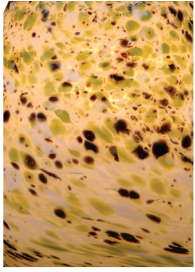

Shade Colors

Sea Moss

Discontinued
12-21-2022