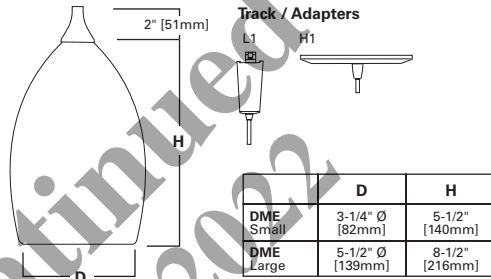

Description

Art glass pendants offer the opportunity to add a truly unique touch to lighting needs in both commercial and residential spaces. They can add a pleasant free flowing accent in reception or hospitality areas or they can be used for general lighting with their inviting pools of muted illumination. Available with an 8W LED styled like an A19. It comes in 90 CRI / 3000K at 120V/60Hz or 90 CRI / 2700K at 120V/60Hz

Catalog #		Type
Project		
Comments		Date
Prepared by		

Specification Features

Electrical Quick Lock Adapter - Power Trac

- Polycarbonate housing
- Attaches electrically and mechanically anywhere along Halo Power Trac and Lazer Track.

Canopy - Surface Mount

- Aluminum canopy
- Attaches to standard junction box.

Shade

- Hand crafted art glass.
- Art Glass shades may vary in color, pattern and shape due to their handmade nature.
- Slight imperfections add to their charm
- Art Glass shades are made in the United States of America.

LED Module

- Shipped with LED Pendant Module

Finial

- Machined brass finial

Cord

- Field adjustable 5' 18AWG clear-jacketed cord.

Labels

- cCSAus Listed

Dimensions

BSM blossom

DME dome

HAL haloid

TBE tube

Ordering Information

Example: L1-DME-AH-LPM927-AH-AH-LRG-Candy

Track	Style	Finial Finish	LED Module	Module/Cord	Adapter/Canopy Finish
L1 - Halo Power-Trac	BSM - Blossom	AH - Aluminum Haze	LPM927 - 8W LED,	AH - Aluminum Haze	AH - Aluminum Haze
H1 - Surface Mount	DME - Dome	BRZ - Bronze	400 lm, 90 CRI, 2700K		(LF1 only available in AH finish)
	HAL - Haloid*		LPM930 - 8W LED,		BRZ - Bronze
	TBE - Tube		400 lm, 90 CRI, 3000K		P - White
					MB - Black