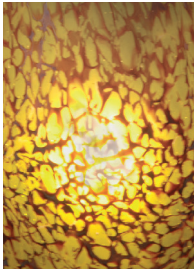

Shade Colors

Mossy Ice

Discontinued
12-21-2022