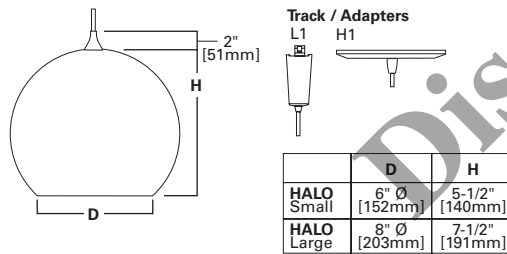

**Dimensions**

**BSM blossom**

**DME dome**

**HAL haloid**

**TBE tube**

**Ordering Information**

Example: L1-DME-AH-LPM927-AH-AH-LRG-Candy

Track	Style	Finial Finish	LED Module	Module/Cord	Adapter/Canopy Finish
L1 - Halo Power-Trac	BSM - Blossom	AH - Aluminum Haze	LPM927 - 8W LED,	AH - Aluminum Haze	AH - Aluminum Haze
H1 - Surface Mount	DME - Dome	BRZ - Bronze	400 lm, 90 CRI, 2700K		(LF1 only available in AH finish)
	HAL - Haloid*		LPM930 - 8W LED,		BRZ - Bronze
	TBE - Tube		400 lm, 90 CRI, 3000K		P - White
					MB - Black