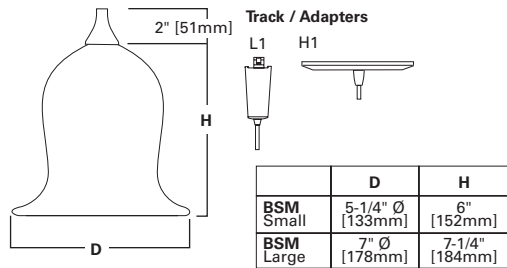

Description

Art glass pendants offer the opportunity to add a truly unique touch to lighting needs in both commercial and residential spaces. They can add a pleasant free flowing accent in reception or hospitality areas or they can be used for general lighting with their inviting pools of muted illumination. Available with an 8W LED styled like an A19. It comes in 90 CRI / 3000K at 120V/60Hz or 90 CRI / 2700K at 120V/60Hz

Catalog #		Type
Project		
Comments		Date
Prepared by		

Specification Features

Electrical Quick Lock Adapter - Power Trac

- Polycarbonate housing
- Attaches electrically and mechanically anywhere along Halo Power Trac and Lazer Track.

Canopy - Surface Mount

- Aluminum canopy
- Attaches to standard junction box.

Shade

- Hand crafted art glass.
- Art Glass shades may vary in color, pattern and shape due to their handmade nature.
- Slight imperfections add to their charm
- Art Glass shades are made in the United States of America.

LED Module

- Shipped with LED Pendant Module

Finial

- Machined brass finial

Cord

- Field adjustable 5' 18AWG clear-jacketed cord.

Labels

- cCSAus Listed

Dimensions

BSM blossom