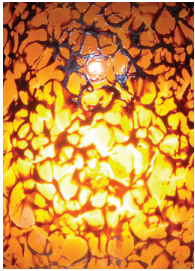

Shade Size	Shade Colors		
SML - Small	AmberIce - Amber Ice	Cherries - Cherries Jubilee	MossyWeb - Mossy Web
LRG - Large	AmberWeb - AmberWeb	Coconut - Tahitian Coconut	Plum - Plum Wine
	Blueberry - Blueberry Swirl	Indigo - Indigo	Rocky - Rocky Road
	Butterscotch - Butterscotch Twist	Irish - Irish Coffee	Sandstone - Sandstone
	Candy - Candy Apple	Licorice - Black Licorice	SeaMoss - Sea Moss
	Caramel - Caramel	Marshmallow - Marshmallow Swirl	Smoke - Smoke
		MossyIce - Mossy Ice	Spumoni - Spumoni

\* LRG only

**BSM blossom**

**DME dome**

**HAL haloid**

**TBE tube**

**Art Glass**

**Line Voltage Pendant**

**LED**

**Power-Trac Surface**

Shade Colors

Amber ice

Amber Web

Blueberry Swirl

Butterscotch

Candy Apple

Caramel