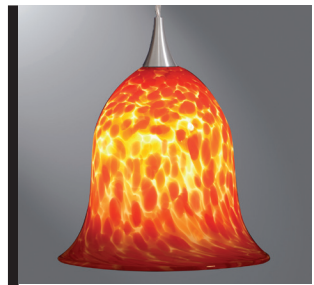

BSM blossom