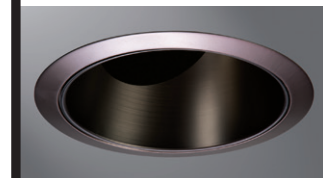

455TBZ
Tuscan Bronze Reflector

Ordering Information

Sample Number: 455SN

Trim	Finish	Accessories
455 = 6" slope ceiling reflector	SC = Specular clear, white metal trim ring H = Haze (semi-specular), white metal trim ring SN = Satin nickel, satin nickel metal trim ring TBZ = Tuscan bronze, tuscan bronze metal trim ring	TRM6C = Chrome metal TRM6MB = Black metal TRM6P = White metal TRM6SN = Satin nickel metal TRM6TBZ = Tuscan bronze metal TRM7MB = Black polymer

455 Series Slope Trims

6-Inch Reflector

For use with Halo LED
slope ceiling system:
HL6 LED