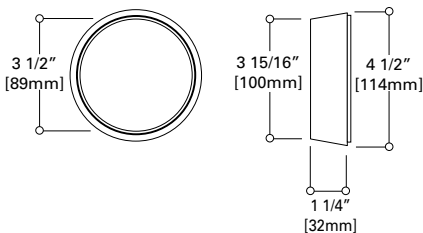

D ... Lockable Aiming

Lampholder tilt can be locked in place easily with the use of a 1.5mm allen wrench.

E ... Lampholder Body

Die Cast Aluminum body with threaded screw-on bezel for positive engagement.

LF

L=5.8" [147mm]
W=5.4" [137mm]
Max Extension=7.6"
[193mm]

L

L=5.8" [147mm]
W=5.4" [137mm]
Max Extension=8.1"
[205mm]

LA

L=5.8" [147mm]
W=5.4" [137mm]
Max Extension=7.1"
[180mm]

Track LF=Flexible Track L=Halo Track LA=Halo Architectural Track Systems	1 Lamp Type 1=Incandescent	05 Series 05=Stasis	30 Lamp 30=PAR30	Finish AH=Aluminum Haze P=White (L and LA only) MB=Black (L and LA only)	Accessories LM10530=PAR30 Media Holder
---	----------------------------------	---------------------------	------------------------	---	---

• Product is only available in 120 volts.

Media Holder

LM10530=Media Holder

Media Holder

L400 Series Color Filters

Glass Filters 3 3/4" (96mm) diameter.

- L411=Medium Pink Color Filter
- L412=Warm Red Color Filter
- L414=Ultraviolet Filter
- L420=Daylight Blue Color Filter
- L421=Medium Blue Color Filter
- L431=Medium Amber Color Filter
- L441=Medium Green Color Filter