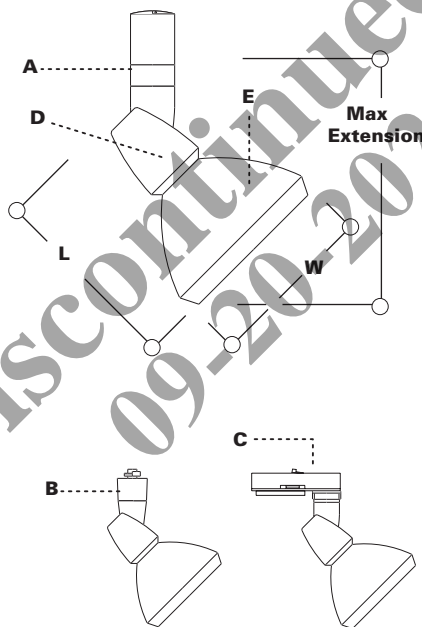

Catalog #		Type
Project		
Comments		Date
Prepared by		

SPECIFICATION FEATURES

A ... Electrical Quick Lock Adapter - Flexible Track

Die Cast housing. Attaches electrically and mechanically anywhere along track.

D ... Lockable Aiming

Lampholder tilt can be locked in place easily with the use of a 1.5mm allen wrench.

E ... Lampholder Body

Die Cast Aluminum body with threaded screw-on bezel for positive engagement.

Labels

UL/c-UL Listed for use with Halo Architectural Linear and Flexible Track, Halo Power-Trac, and Lazer Track.

LF10530

LA10530

L10530

Stasis
75W PAR30 Accent

Flexible Track
Architectural Track
Power-Trac

LF

L=5.8" [147mm]
W=5.4" [137mm]
Max Extension=7.6"
[193mm]

L

L=5.8" [147mm]
W=5.4" [137mm]
Max Extension=8.1"
[205mm]

LA

L=5.8" [147mm]
W=5.4" [137mm]
Max Extension=7.1"
[180mm]

Track LF=Flexible Track L=Halo Track LA=Halo Architectural Track Systems	1 Lamp Type 1=Incandescent	05 Series 05=Stasis	30 Lamp 30=PAR30	Finish AH=Aluminum Haze P=White (L and LA only) MB=Black (L and LA only)	Accessories LM10530=PAR30 Media Holder
---	----------------------------------	---------------------------	------------------------	---	---