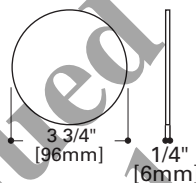

D ... Lockable Aiming

Lampholder tilt can be locked in place easily with the use of a 1.5mm allen wrench.

E ... Lampholder Body

Die Cast Aluminum body with threaded screw-on bezel for positive engagement.

LF

L=5.8" [147mm]
W=5.4" [137mm]
Max Extension=7.6"
[193mm]

L

L=5.8" [147mm]
W=5.4" [137mm]
Max Extension=8.1"
[205mm]

LA

L=5.8" [147mm]
W=5.4" [137mm]
Max Extension=7.1"
[180mm]

Track LF=Flexible Track L=Halo Track LA=Halo Architectural Track Systems	1 Lamp Type 1=Incandescent	05 Series 05=Stasis	30 Lamp 30=PAR30	Finish AH=Aluminum Haze P=White (L and LA only) MB=Black (L and LA only)	Accessories LM10530=PAR30 Media Holder
---	----------------------------------	---------------------------	------------------------	---	---

• Product is only available in 120 volts.

Media Holder

LM10530=Media Holder

Media Holder

L400 Series Color Filters

Glass Filters 3 3/4" (96mm) diameter.

- L411=Medium Pink Color Filter
- L412=Warm Red Color Filter
- L414=Ultraviolet Filter
- L420=Daylight Blue Color Filter
- L421=Medium Blue Color Filter
- L431=Medium Amber Color Filter
- L441=Medium Green Color Filter