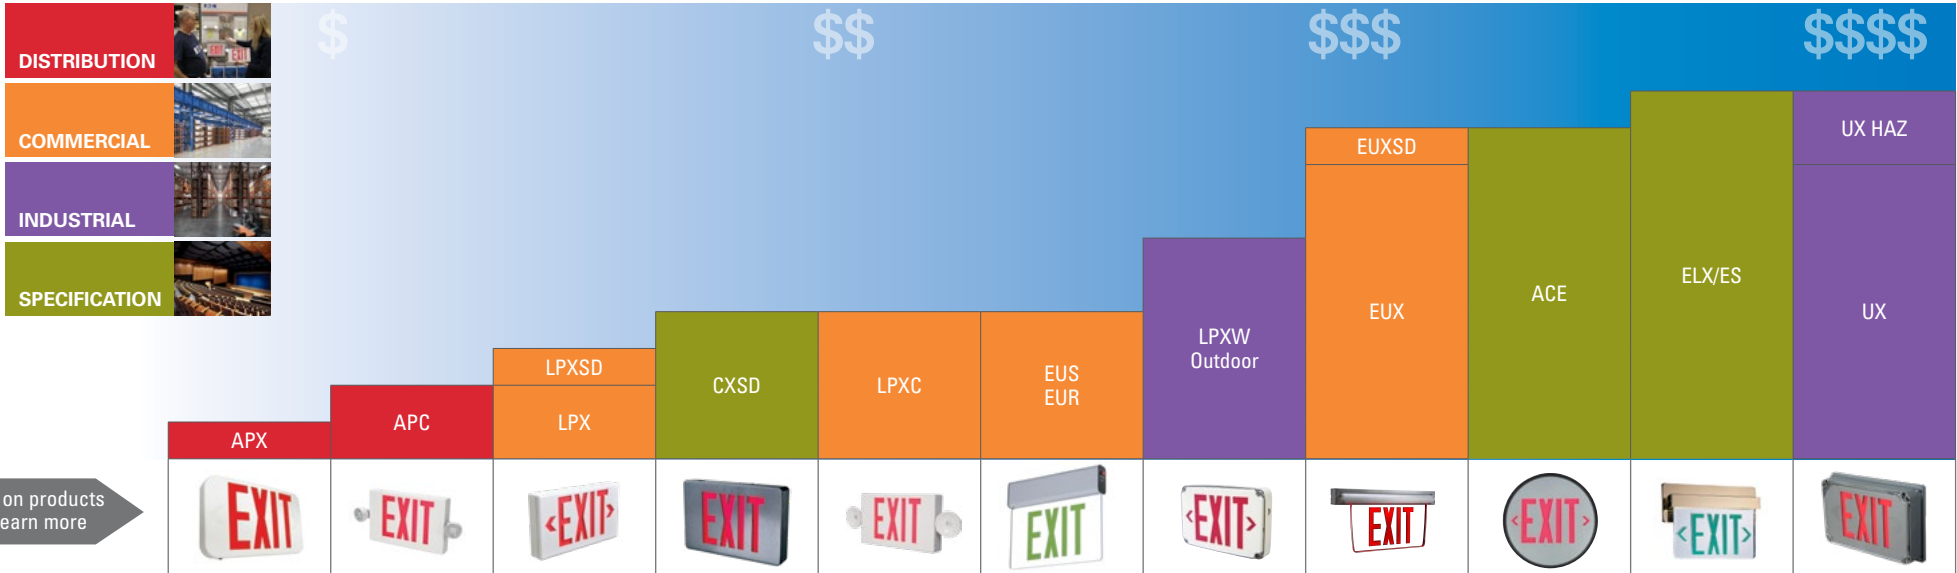

Good Better Best

**DISTRIBUTION** 

**COMMERCIAL** 

**INDUSTRIAL** 

**SPECIFICATION** 

Click on products to learn more

	APX	APC	LPX	CXSD	LPXC	EUS EUR	LPXW Outdoor	EUX	ACE	ELX/ES	UX HAZ
<b>Series</b>	APX	APC/APCH	LPX	CX	LPXC	EU	LPXW	EUX	ACE	ES / ELX	UX
<b>Type</b>	Box	Combo	Box	Box	Combo	Edge Lit	Box	Edge Lit	Circular	Edge Lit	Box
<b>Material</b>	Polycarbonate	Polycarbonate	Polycarbonate	Die Cast	Polycarbonate	Aluminum	Polycarbonate	Aluminum	Aluminum	Aluminum	Die Cast AL
<b>Mounting</b>	Universal		Universal	Universal	Universal	Sur / Rec	Universal	Universal	Universal	Sur / Rec	Universal
<b>Faces</b>	Universal	Universal	Universal	One or Two	Universal	Universal	One or Two	Universal	Universal	One or Two	One or Two
<b>Letter Color</b>	Red or Green	Red or Green	Red & Green	Red & Green	Red & Green	Red or Green	Red or Green	Red or Green	Red & Green	Red or Green	Red & Green
<b>Housing Color</b>	White, Black	White, Black	White, Black	Silver, Black, White	White, Black	Silver	Silver, Black, White	Silver, Black, White	Silver, Black, White	Wh, BK, BZ, BR, AL	Silver, Black, White
<b>Self Diagnostics</b>	N/A	N/A	Option	Standard	Option	N/A	Standard	Option	Standard	Option ELX	Standard
<b>Remote Capacity</b>	Option	Yes	Option	No	Option	No	No	No	No	No	No
<b>UL Rating</b>	Damp location	Damp location	Damp location	Damp location	Damp location	Damp location	Wet location	Damp location	Damp location	Damp location	NEMA4X/HAZ
<b>Availability</b>	Stock	Stock	Stock	Stock	Stock	Stock	Stock	Stock	Stock	MTO	Stock

Good

Better

Best

\$

\$\$

\$\$\$

\$\$\$\$

DISTRIBUTION