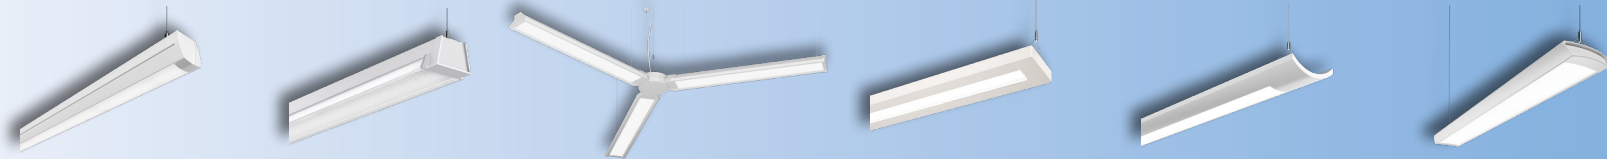

Architectural LED

Linear Suspended

Metalux | Corelite | Neo-Ray

Good

Better

Best

Click on products to learn more

		Hugo	RZL	WSLA	Jaylum	Iridium i3	Continua CTA
APPLICABILITY	Education	★★★	★★	★★	★★★	★★★	★★★
	Office	★★	★	★★★	★★★	★★	★★
	Healthcare	★★	★★	★★	★★	★★	★★
	Retail	★★★	★★★	★★★	★	★	★★
FEATURES / PERFORMANCE	Construction	Extruded Aluminum	Cold Rolled Steel	Steel/Extruded Aluminum	Cold Rolled Steel	Cold Rolled Steel	Extruded Aluminum
	Lengths	4', 8', 12', Cont.	4', 8', 12', Cont.	4', 8', Cont.	4', 8', Cont.	4', 8', Cont.	4', 8', 12', Cont.
	Pattern / Layout	Straight	Straight	Straight, Intersection (Up to 6-way with hub)	Straight	Straight	Straight
	Im/W (Max)	145	135	133	157	158	147
	Lumens (Max)	8000 (2000 lms/ft)	8800 (2200 lms/ft)	8000 (2000 lms/ft)	8000 (2000 lms/ft)	8000 (2000 lms/ft)	6000 (1500 lms/ft)
	Up/Down % Options	2	2	3	5	5	4+
	CIE Type	Direct, Semi-Direct	Direct, Semi-Direct	Direct, Semi-Direct	Direct/Indirect	Direct/Indirect	Direct, Direct/Indirect
	Life (@60K)	L85	L85	L93	L93	L93	L84
	Shielding	Frost - Smooth, Drop Lens, Baffle	Frost -Linear Prismatic, Baffle	WaveStream - Acrylic	Frost - Smooth	Frost - Smooth	Frost - Continuous Roll Lens
	Companion Family Fixtures	Surface	Surface	Surface	Wall, Sconce	-	Wall
	Driver Location	Integral	Integral	Integral	Integral	Integral	Integral
	Emergency	Integrated	Integrated	Integrated	Integrated	Integrated	Integrated
	CRI	80+ / 90	80+ / 90	80+ / 90	80+ / 90	80+ / 90	80+ / 90
	Sensor Location	Integrated, Side Mount	Integrated	Integrated, Fixture or Hub	Integrated	Integrated	Integrated, Side Mount
DLC	Premium	Premium	Premium	Premium	None	Premium	
VividTune™	No	No	No	Tunable White	Tunable White	No	
INTEGRATED CONTROLS	Stand Alone Daylight / Occupancy		✓	✓	✓	✓	
	WaveLinx Lite	✓	✓	✓	✓	✓	✓
	WaveLinx	✓	✓	✓	✓	✓	✓
	Enlighted	✓	✓	✓	✓	✓	✓
	DLVP						✓

Notes: 1. ★★★ = high applicability, ★★ = medium applicability, ★ = low applicability, blank = non-applicable

Click on products to learn more