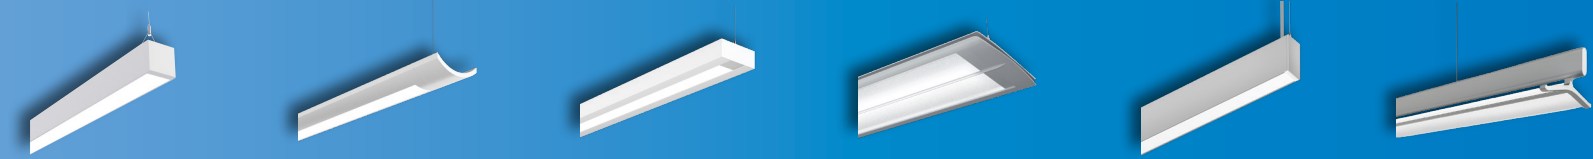

Notes: 1. ★★★ = high applicability, ★★ = medium applicability, ★ = low applicability, blank = non-applicable

Click on products to learn more

		Continua SQ4	Iridium i2 WaveStream	Element /Loft / Vertechs WaveStream	Divide	Define	Converge
APPLICABILITY	Education	★★★	★★★	★★★	★★	★★	★★★
	Office	★★★	★★	★★	★★★	★★★	★★★
	Healthcare	★★	★★	★★	★	★★	★
	Retail	★★	★	★	★★	★	★★
FEATURES / PERFORMANCE	Construction	Extruded Aluminum	Cold Rolled Steel	Extruded Aluminum	Extruded Aluminum	Extruded Aluminum	Extruded Aluminum
	Lengths	2', 4', 6', 8', 12', Cont.	4', 8', Cont.	4', 8', 12', Cont.	4', 8', Cont.	2' - 12', Cont.	4', 8', Cont.
	Pattern / Layout	Straight	Straight	Straight	Straight	Straight, Corners, Intersection	Straight
	Im/W (Max)	147	114	116	140	164	119
	Lumens (Max)	10,800+ lm (2,700+ lms/ft)	7200 (1800 lms/ft)	7200 (1800 lms/ft)	6000 (1500 lms/ft)	9900 (2475 lms/ft)	6700 (1700 lms/ft)
	Up/Down % Options	28+	3	3	2	∞	3
	CIE Type	Direct, Direct/Indirect, Indirect	Direct, Direct/Indirect	Direct, Direct/Indirect	Direct, Direct/Indirect	Direct, Direct/Indirect, Indirect	Direct, Direct/Indirect
	Life (@60K)	L84	L81	L81	L87	L90	L85
	Shielding	Frost - Continuous Roll Lens Black/White Louvered Baffle	Frost - Linear Prismatic	Frost - Smooth	WaveStream - Acrylic Specular, Diffuse	Frost - Smooth, Drop & Regressed, Asymmetric and Batwing Lens	WaveStream - Acrylic Diffuse
	Companion Family Fixtures	Recessed, Wall	-	-	Surface, Wall, Recessed	Surface, Wall, Recessed, Perimeter	-
	Driver Location	Integral	Integral	Integral	Integral	Integral	Remote w/ Luxwire
	Emergency	Integrated	Integrated	Integrated	Integrated	Integrated	Remote
	CRI	80+ / 90	80+ / 90	80+ / 90	80+ / 90	80+ / 90	80+ / 90
	Sensor Location	Integrated, Endcap/Side Mount	Integrated	Integrated	Integrated	Integrated	Tile Mount
DLC	Premium	Standard	Standard	Premium	Premium	None	
VividTune™	Tunable White	No	No	No	Tunable White	No	
INTEGRATED CONTROLS	Stand Alone Daylight / Occupancy		✓		✓	✓	✓
	WaveLinx Lite	✓			✓	✓	
	WaveLinx	✓	✓	✓	✓	✓	✓
	Enlighted	✓	✓	✓	✓	✓	✓
	DLVP						✓