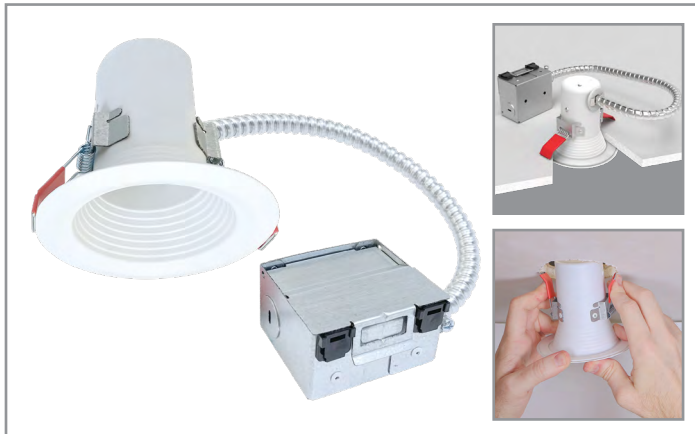

Project		Catalog #		Type	
Prepared by		Notes		Date