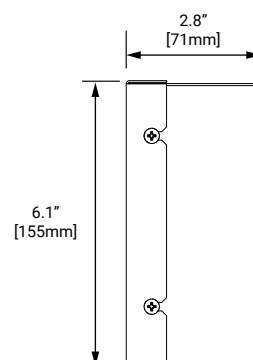

Dimensional and Mounting Details