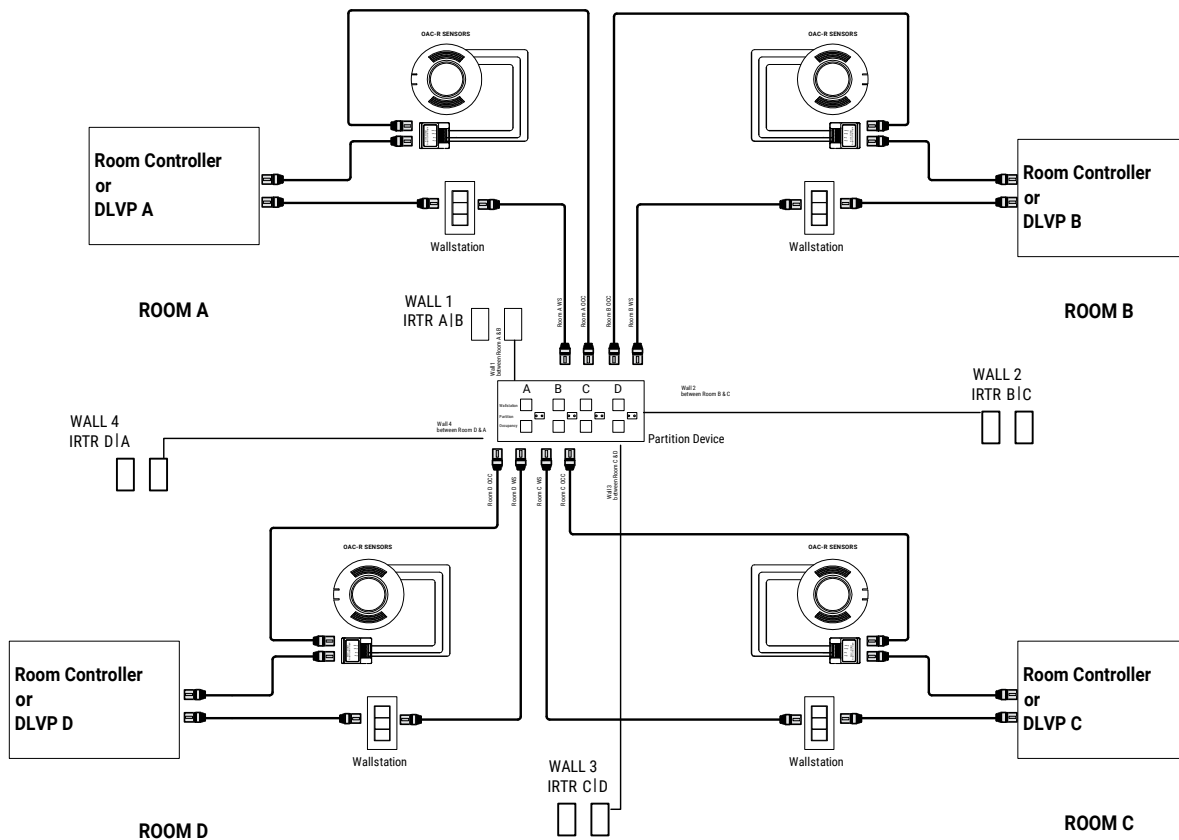

Top Product Features

- The RCPC coordinates lighting control for up to four Room Controllers or DLVP Power Modules based on the position of up to four movable walls equipped with Cooper Lighting Solutions IRTR sensors
- Requires no change to existing Room Controllers or DLVP Power Modules
- The RCPC is ideal for coordinating lighting and wallstation functions across multi-use spaces that are configured or designed with moveable walls.
- Automatic space control reconfiguration based on wall position
- Component of the Room Controller or DLVP system
- Supports up to four moveable walls
- Requires no programming
- For use with scene wallstations only

Dimensional and Mounting Details

Order Information

The RCPC partition control interface is an accessory of the Room Controller and DLVP lighting control Systems. When specifying systems that need partition control include the Partition Control Interface as a separate accessory. For use with Scene Wallstations only. Not compatible with Zone Wallstations.

Housing: Powder coated steel

Electrical

Input Voltage:

- 24VDC from the Room Controller or DLVP panel

Connections:

- Four RJ45 wallstation ports
- Four occupancy RJ45 sensor ports
- Four IRTR or partition position switch input terminals

Note: Chicago Plenum not available

Warranty

Consult website for warranty information

Wiring Diagrams

Control Systems

- Greengate