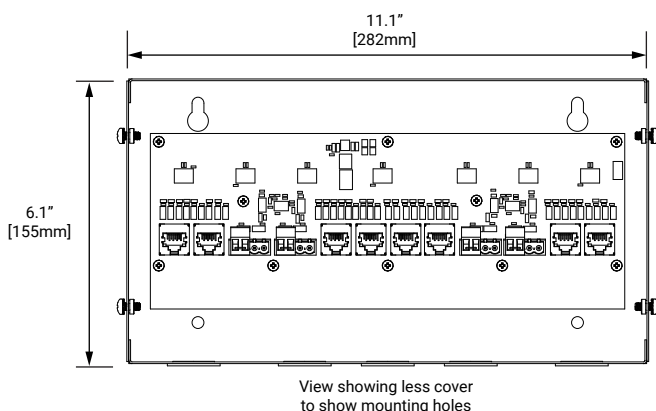

Top Product Features

- The RCPC coordinates lighting control for up to four Room Controllers or DLVP Power Modules based on the position of up to four movable walls equipped with Cooper Lighting Solutions IRTR sensors
- Requires no change to existing Room Controllers or DLVP Power Modules
- The RCPC is ideal for coordinating lighting and wallstation functions across multi-use spaces that are configured or designed with moveable walls.
- Automatic space control reconfiguration based on wall position
- Component of the Room Controller or DLVP system
- Supports up to four moveable walls
- Requires no programming
- For use with scene wallstations only

Dimensional and Mounting Details

Order Information

The RCPC partition control interface is an accessory of the Room Controller and DLVP lighting control Systems. When specifying systems that need partition control include the Partition Control Interface as a separate accessory. For use with Scene Wallstations only. Not compatible with Zone Wallstations.

Mechanical

Size: 6.1" W x 11.1" H x 2.8" D (155mm x 282mm x 71mm)

Environment:

- **Operating temperature:** 32°F to 104°F (0°C to 40°C)
- **Relative humidity operating:** 0-90%, non-condensing
- For indoor use only