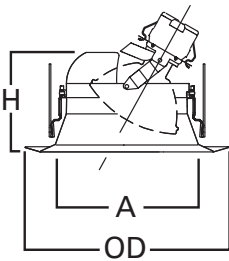

### DESCRIPTION

Regressed adjustable with up to 45° tilt and self-flange in the 6" trim family for use in recessed downlighting. Compatible for use in Halo and other housings.

Catalog #		Type
Project		
Comments		Date
Prepared by		

### SPECIFICATION FEATURES

- 45° Tilt (max), 360° rotation
- Fully regressed lamp position – self-flange ring
- Torsion spring retention
- Socket supporting
- Reflector and baffle options
- Accommodates tilt up to 45° with PAR30S lamp in a full regressed cut cone
- Self-flanged trim ring sized to hide gaps caused by construction tolerances.