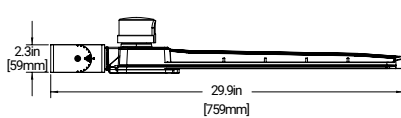

Mounting and Dimensional Details

Pole Mount Arm

Adjustable Pole Mount Arm

Wall Mount Arm

Trunnion Mount Arm

XAS180 - Pole Mount

XAS180 - Adjustable Pole Mount

XAS180 - Slipfitter Mount

XAS180 - Wall Mount

XAS180 - Trunnion Mount

XAS300 - Pole Mount

XAS300 - Adjustable Pole Mount

XAS300 - Slipfitter Mount

XAS300 - Wall Mount

XAS300 - Trunnion Mount

Energy and Performance Data

Configuration	EPA
Round Pole	0.48
Square Pole	0.48
Slipfitter	0.53
Yoke	0.44
Adjustable Pole	0.55
House Side Shield	0.38

Lumens

ITEM	CCT	WATTAGE		NO SHIELD			HOUSE SIDE SHIELD		
				TYPE III	TYPE IV	TYPE V	TYPE III	TYPE IV	TYPE V
XAS180	3000	100%	180	25,386	26,023	25,509	22,186	22,496	21,645
		80%	144	21,302	21,837	21,405	18,617	18,877	18,163
		60%	108	16,637	17,054	16,717	14,540	14,743	14,185
		40%	72	11,477	11,765	11,533	10,031	10,171	9,786
	4000	100%	180	27,509	28,199	27,641	24,041	24,377	23,454
		80%	144	22,829	23,401	22,939	19,951	20,230	19,464
		60%	108	17,629	18,071	17,714	15,407	15,622	15,031
		40%	72	11,997	12,298	12,055	10,485	10,632	10,229
	5000	100%	180	26,846	27,520	26,976	23,462	23,790	22,890
		80%	144	22,565	23,131	22,674	19,721	19,996	19,240
		60%	108	17,657	18,100	17,743	15,432	15,647	15,055
		40%	72	12,160	12,465	12,219	10,627	10,776	10,368
XAS300	3000	100%	300	40,642	41,781	40,860	34,437	34,722	33,140
		80%	240	35,358	36,348	35,547	29,959	30,208	28,831
		60%	180	27,971	28,755	28,121	23,701	23,897	22,808
		40%	120	19,734	20,287	19,840	16,721	16,859	16,091
	4000	100%	300	44,612	45,863	44,852	37,801	38,114	36,378
		80%	240	38,101	39,169	38,306	32,284	32,552	31,069
		60%	180	29,824	30,660	29,984	25,270	25,480	24,319
		40%	120	20,730	21,311	20,841	17,565	17,711	16,904
	5000	100%	300	43,470	44,688	43,703	36,833	37,139	35,446
		80%	240	37,481	38,531	37,682	31,758	32,021	30,562
		60%	180	29,683	30,515	29,842	25,151	25,359	24,204
		40%	120	20,936	21,522	21,048	17,739	17,886	17,071