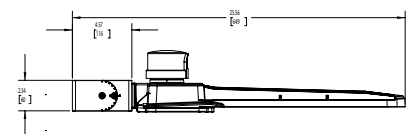

Dimensional Details

XAS180 - Pole Mount

XAS180 - Wall Mount

XAS180 - Trunnion Mount

additional product diagrams

Stock Ordering Information

Model Number ¹	Wattage	Color Temperature	Distribution	Voltage	Included Mounting	Controls
XAS180-SFPM-BZ = 180W, Slipfitter & Pole Mount Arm, 120-347V, PC, Bronze XAS180-SFPM-BK = 180W, Slipfitter & Pole Mount Arm, 120-347V, PC, Black	180W-144W-108W-72W	Selectable CCT: 3000, 4000, 5000K / 80CRI	T3, T4, T5	120-347V, 50/60Hz	Slipfitter, Pole	3 pin twistlock photocell
XAS300-SFPM-BZ = 300W, Slipfitter & Pole Mount Arm, 120-347V, PC, Bronze XAS300-SFPM-BK = 300W, Slipfitter & Pole Mount Arm, 120-347V, PC, Black	300W-240W-180W-120W					