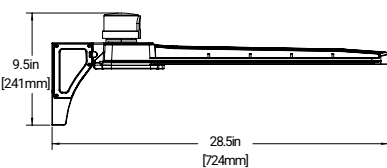

XAS300 - Pole Mount