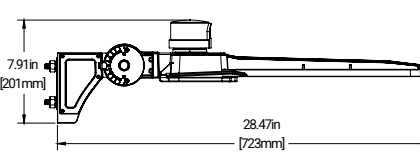

Mounting and Dimensional Details

Pole Mount Arm

Adjustable Pole Mount Arm

Wall Mount Arm

Trunnion Mount Arm

XAS180 - Pole Mount

XAS180 - Adjustable Pole Mount

XAS180 - Slipfitter Mount