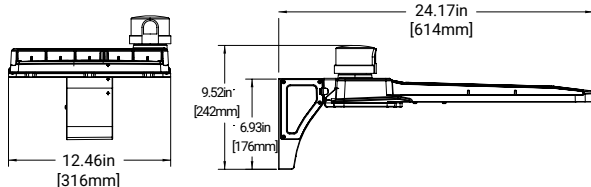

Dimensional Details

XAS180 - Pole Mount