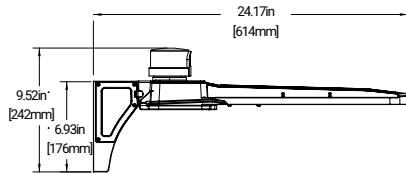

Mounting and Dimensional Details

Pole Mount Arm

Adjustable Pole Mount Arm

Wall Mount Arm

Trunnion Mount Arm

XAS180 - Pole Mount

XAS180 - Adjustable Pole Mount

XAS180 - Slipfitter Mount