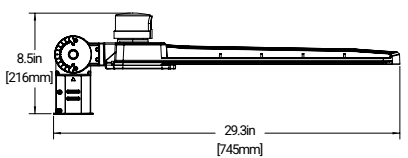

Mounting and Dimensional Details

Pole Mount Arm

Adjustable Pole Mount Arm

Wall Mount Arm

Trunnion Mount Arm

XAS180 - Pole Mount

XAS180 - Adjustable Pole Mount

XAS180 - Slipfitter Mount

XAS180 - Wall Mount

XAS180 - Trunnion Mount

XAS300 - Pole Mount

XAS300 - Adjustable Pole Mount

XAS300 - Slipfitter Mount

XAS300 - Wall Mount

XAS300 - Trunnion Mount

Energy and Performance Data