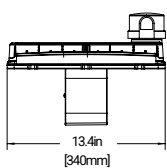

XAS300 - Pole Mount