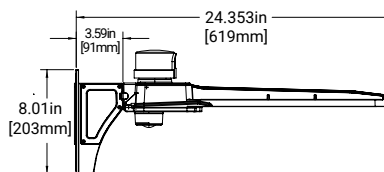

XAS180 - Wall Mount