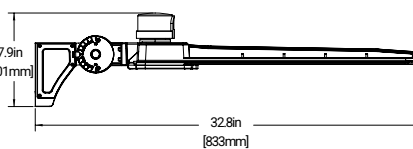

Mounting and Dimensional Details

Pole Mount Arm

Adjustable Pole Mount Arm

Wall Mount Arm

Trunnion Mount Arm

XAS180 - Pole Mount

XAS180 - Adjustable Pole Mount

XAS180 - Slipfitter Mount

XAS180 - Wall Mount

XAS180 - Trunnion Mount

XAS300 - Pole Mount

XAS300 - Adjustable Pole Mount

XAS300 - Slipfitter Mount

XAS300 - Wall Mount

XAS300 - Trunnion Mount

Energy and Performance Data