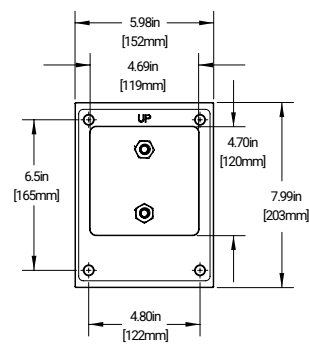

Mounting and Dimensional Details

Pole Mount Arm

Adjustable Pole Mount Arm

Wall Mount Arm

Trunnion Mount Arm

XAS180 - Pole Mount

XAS180 - Adjustable Pole Mount

XAS180 - Slipfitter Mount