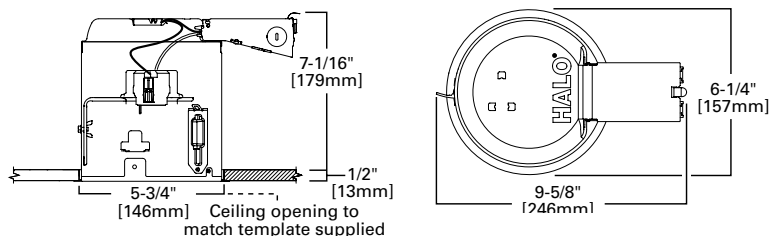

Special Features

- Hinged J-Box with Slide-N-Side™
- Quick Connect™ push wire nuts
- Air-Tite™ code compliant