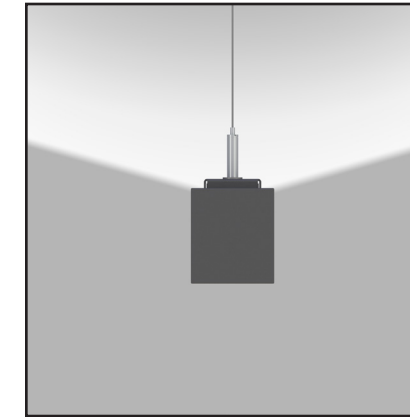

Corelite

DISCREET

Be Discreet with your lighting...

Experience superior visual comfort through an unobtrusive luminaire design.

Minimal Size - 2-5/8" x 3"

Low Glare – UGR < 13 and as low as 0..

Superior Optics – Best in class 110° peak candela batwing indirect optic combined with precision engineered TIR direct optic.

Suspended

Recessed

Wall

Surface

DL2-BB-M-0U/050D-935-2D-UNV-STD-B-AC48-JB-24
DL2-BB-M-050U/050D-935-1D-UNV-STD-W-SU-24

Revolutionary Optics and Mindful Glare Control

Corelite

Indirect Lighting

Wide smooth indirect batwing distribution enables greater row spacing while maintaining ideal ceiling uniformity. Find the flexibility you need, or reduce fixture count without creating harsh contrast.

Direct lighting

Soft uniform illumination in a symmetrical 2"x2" aperture with a 45° cutoff angle. Unified Glare Ratings (UGR) of less than 13 and as low as 0 in some configurations.

UGR Values/Table

Baffle Finish	Lumen output	UGR
Black	025U/100D	2.8
Black	050U/050D	0
White	025U/ 100D	10.5
White	050U/050D	5.6