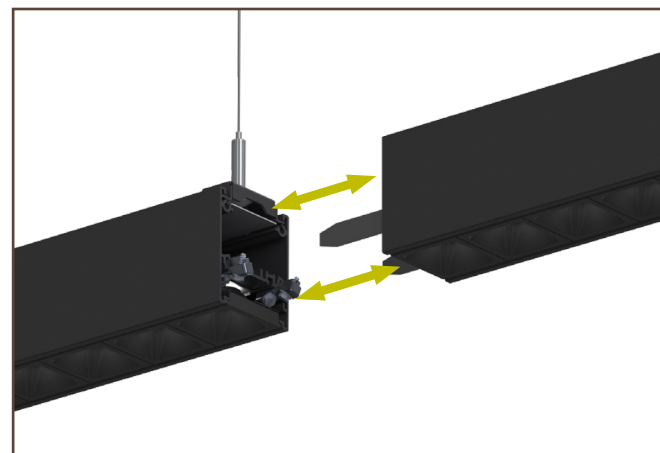

*See specification sheet for optical performance details.

*See specification sheet for optical performance details.

Installation Versatility

- 2', 4', 6', 8', 12' – simple building blocks to create runs.
- Joining fixtures is quick and provides a rigid and tight connection.
- Navigate existing ceiling obstructions with field adjustable mounting locations.
- The 12' Advantage – Reduce time and labor costs during installation with 33% fewer fixtures, joint connections, and mounting points compared to 8 ft. unit max.

Less is more

Make a big statement with Discreet's compact form.

Adjustable Mounting

Rigid alignment and joining

Wall Mount

- Low glare illumination with precision-engineered optical system
- Black (UGR less than 6) and White (UGR less than 13) baffle options
- Wide range of direct/indirect distributions plus independent up/down circuiting
- ADA compliant compact profile
- Up to 127 lumens per watt Direct-Indirect, 121 lumens per watt Direct
- Thoughtful design features for easy installation
- Integrated sensor systems - occupancy, daylight and IoT connectivity