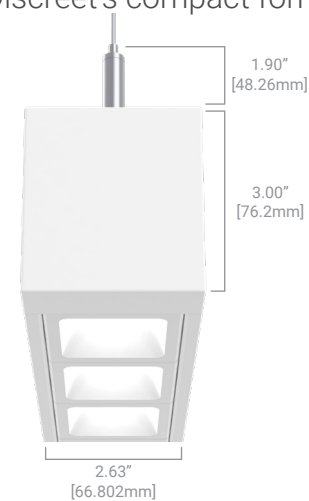

Less is more

Make a big statement with Discreet's compact form.