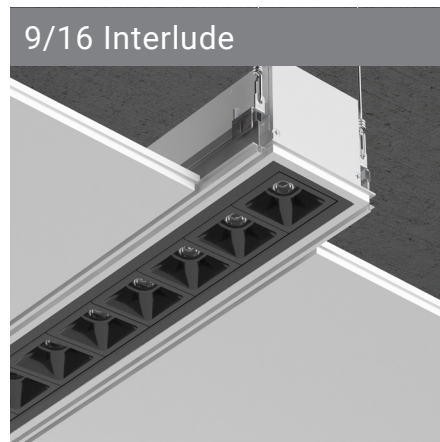

*See specification sheet for optical performance details.

*See specification sheet for optical performance details.

Installation Versatility

- 2', 4', 6', 8', 12' – simple building blocks to create runs.
- Joining fixtures is quick and provides a rigid and tight connection.
- Navigate existing ceiling obstructions with field adjustable mounting locations.
- The 12' Advantage – Reduce time and labor costs during installation with 33% fewer fixtures, joint connections, and mounting points compared to 8 ft. unit max.

Less is more

Make a big statement with Discreet's compact form.

Adjustable Mounting

Rigid alignment and joining

Wall Mount

- Low glare illumination with precision-engineered optical system
- Black (UGR less than 6) and White (UGR less than 13) baffle options
- Wide range of direct/indirect distributions plus independent up/down circuiting
- ADA compliant compact profile
- Up to 127 lumens per watt Direct-Indirect, 121 lumens per watt Direct
- Thoughtful design features for easy installation
- Integrated sensor systems - occupancy, daylight and IoT connectivity