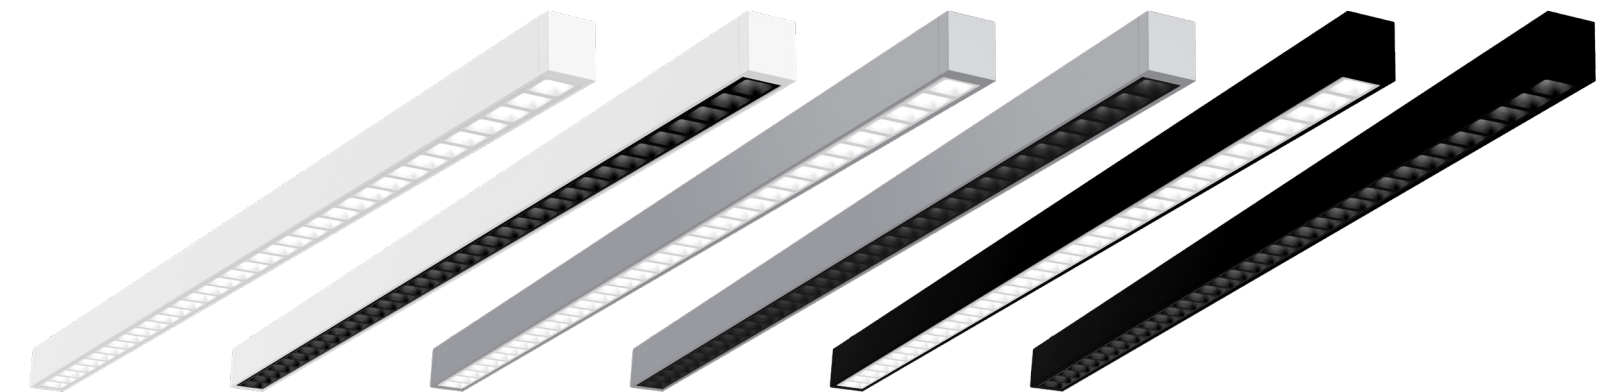

Combinations

Mix or match to create a customized fixture to complement the design of any space.

Recessed