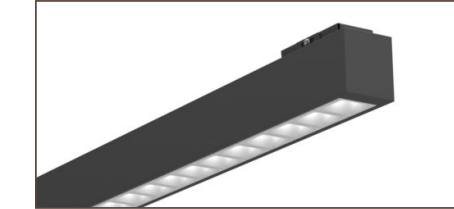

Corelite

All in the Family

Suspended

Recessed

Wall

Surface

Corelite

Standard or Custom Finishes

Matte Black

Silver

Matte White

Custom finishes available to compliment a design.
Consult our factor for details

Combinations

Mix or match to create a customized fixture to complement the design of any space.

Recessed

Surface

Suspended