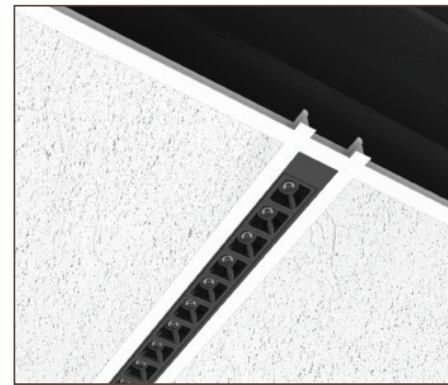

Corelite

DISCREET

Be Discreet with your lighting...

Experience superior visual comfort through an unobtrusive luminaire design.

Minimal Size - 2-5/8" x 3"

Low Glare – UGR < 13 and as low as 0..

Superior Optics – Best in class 110° peak candela batwing indirect optic combined with precision engineered TIR direct optic.

Suspended

Recessed

Wall

Surface

DL2-BB-M-0U/050D-935-2D-UNV-STD-B-AC48-JB-24
DL2-BB-M-050U/050D-935-1D-UNV-STD-W-SU-24

Revolutionary Optics and Mindful Glare Control

Corelite

Indirect Lighting

Wide smooth indirect batwing distribution enables greater row spacing while maintaining ideal ceiling uniformity. Find the flexibility you need, or reduce fixture count without creating harsh contrast.