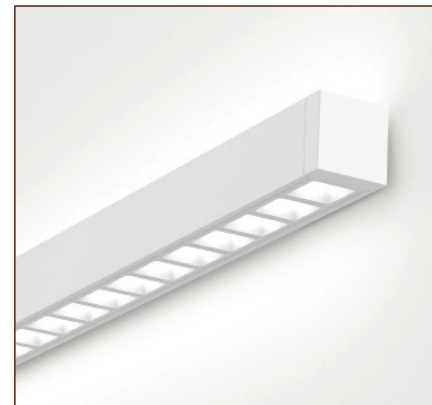

Be Discreet with all of your lighting applications.

Superior visual comfort in any application.

Wall

DL2-BB-M-0U/050D-935-2D-UNV-STD-B-AC48-JB-24
DL2-BB-M-050U/050D-935-1D-UNV-STD-W-SU-24