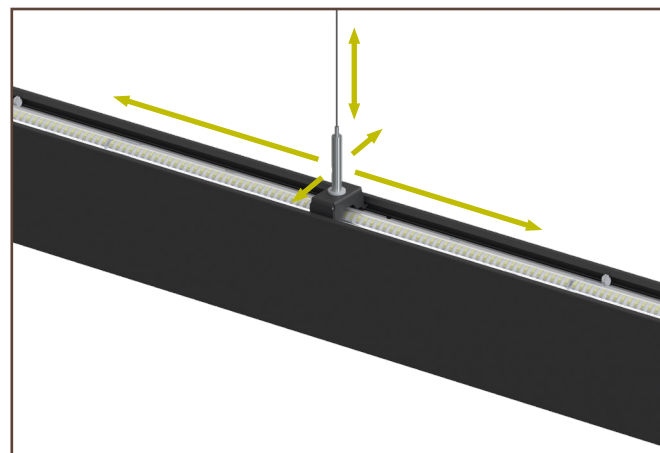

Wide smooth indirect batwing distribution enables greater row spacing while maintaining ideal ceiling uniformity. Find the flexibility you need, or reduce fixture count without creating harsh contrast.

Direct lighting

Soft uniform illumination in a symmetrical 2"x2" aperture with a 45° cutoff angle. Unified Glare Ratings (UGR) of less than 13 and as low as 0 in some configurations.

UGR Values/Table

Baffle Finish	Lumen output	UGR
Black	025U/100D	2.8
Black	050U/050D	0
White	025U/ 100D	10.5
White	050U/050D	5.6

*See specification sheet for optical performance details.

*See specification sheet for optical performance details.

Installation Versatility

- 2', 4', 6', 8', 12' – simple building blocks to create runs.
- Joining fixtures is quick and provides a rigid and tight connection.
- Navigate existing ceiling obstructions with field adjustable mounting locations.
- The 12' Advantage – Reduce time and labor costs during installation with 33% fewer fixtures, joint connections, and mounting points compared to 8 ft. unit max.

Less is more

Make a big statement with Discreet's compact form.

Adjustable Mounting

Rigid alignment and joining

Wall Mount

- Low glare illumination with precision-engineered optical system
- Black (UGR less than 6) and White (UGR less than 13) baffle options
- Wide range of direct/indirect distributions plus independent up/down circuiting
- ADA compliant compact profile
- Up to 127 lumens per watt Direct-Indirect, 121 lumens per watt Direct
- Thoughtful design features for easy installation
- Integrated sensor systems - occupancy, daylight and IoT connectivity