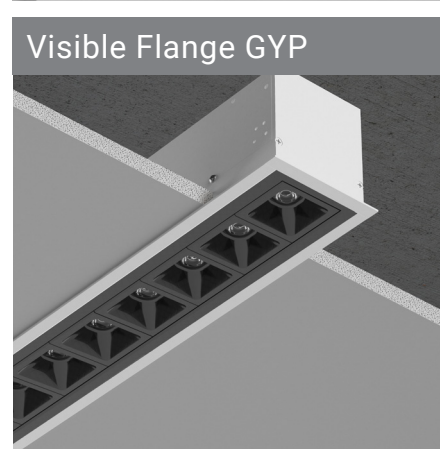

Less is more

Make a big statement with Discreet's compact form.

Adjustable Mounting

Rigid alignment and joining

Wall Mount

- Low glare illumination with precision-engineered optical system
- Black (UGR less than 6) and White (UGR less than 13) baffle options
- Wide range of direct/indirect distributions plus independent up/down circuiting
- ADA compliant compact profile
- Up to 127 lumens per watt Direct-Indirect, 121 lumens per watt Direct
- Thoughtful design features for easy installation
- Integrated sensor systems - occupancy, daylight and IoT connectivity