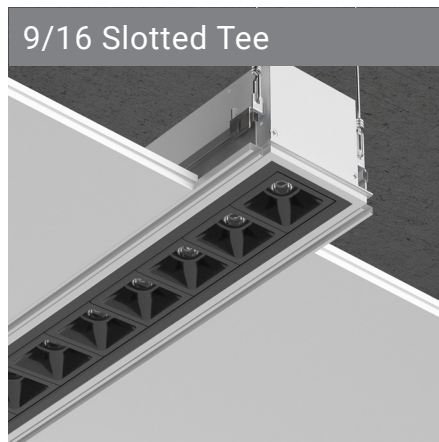

*See specification sheet for optical performance details.

*See specification sheet for optical performance details.

Installation Versatility

- 2', 4', 6', 8', 12' – simple building blocks to create runs.
- Joining fixtures is quick and provides a rigid and tight connection.
- Navigate existing ceiling obstructions with field adjustable mounting locations.
- The 12' Advantage – Reduce time and labor costs during installation with 33% fewer fixtures, joint connections, and mounting points compared to 8 ft. unit max.

Less is more

Make a big statement with Discreet's compact form.

Adjustable Mounting

Rigid alignment and joining

Wall Mount

- Low glare illumination with precision-engineered optical system
- Black (UGR less than 6) and White (UGR less than 13) baffle options
- Wide range of direct/indirect distributions plus independent up/down circuiting
- ADA compliant compact profile
- Up to 127 lumens per watt Direct-Indirect, 121 lumens per watt Direct
- Thoughtful design features for easy installation
- Integrated sensor systems - occupancy, daylight and IoT connectivity