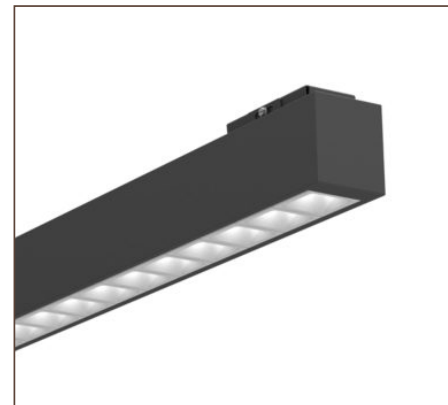

Corelite

DISCREET

Be Discreet with your lighting...

Experience superior visual comfort through an unobtrusive luminaire design.

Minimal Size - 2-5/8" x 3"

Low Glare – UGR < 13 and as low as 0..

Superior Optics – Best in class 110° peak candela batwing indirect optic combined with precision engineered TIR direct optic.

High Efficacy – up to 127 lm/W

DL2-WB-M-050U/050D-940-1D-UNV-STD-W-AC48-JB-8
DL2-BB-M-0U/050D-940-1D-UNV-STD-B-AC48-JB-12

Be Discreet with all of your lighting applications.

Superior visual comfort in any application.

Suspended

Recessed

Wall

Surface

DL2-BB-M-0U/050D-935-2D-UNV-STD-B-AC48-JB-24
DL2-BB-M-050U/050D-935-1D-UNV-STD-W-SU-24

Revolutionary Optics and Mindful Glare Control

Corelite

Indirect Lighting