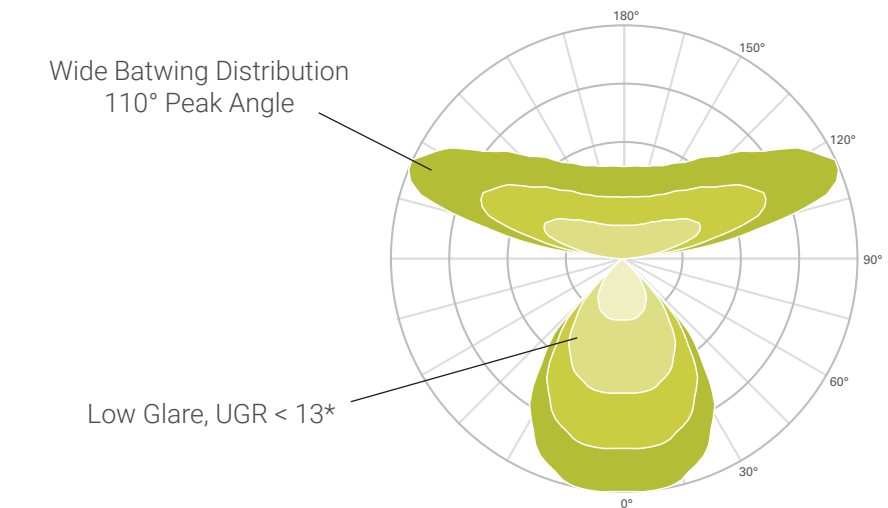

*See specification sheet for optical performance details.