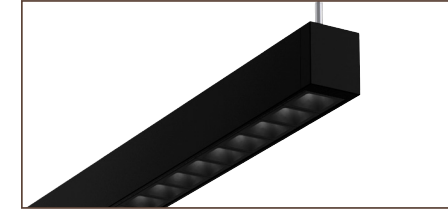

All in the Family

Suspended