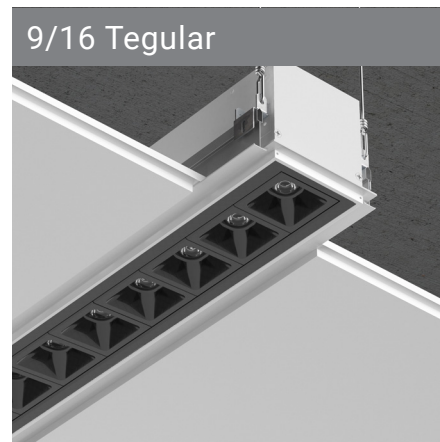

Less is more

Make a big statement with Discreet's compact form.

Adjustable Mounting

Rigid alignment and joining

Wall Mount

- Low glare illumination with precision-engineered optical system
- Black (UGR less than 6) and White (UGR less than 13) baffle options
- Wide range of direct/indirect distributions plus independent up/down circuiting
- ADA compliant compact profile
- Up to 127 lumens per watt Direct-Indirect, 121 lumens per watt Direct
- Thoughtful design features for easy installation
- Integrated sensor systems - occupancy, daylight and IoT connectivity