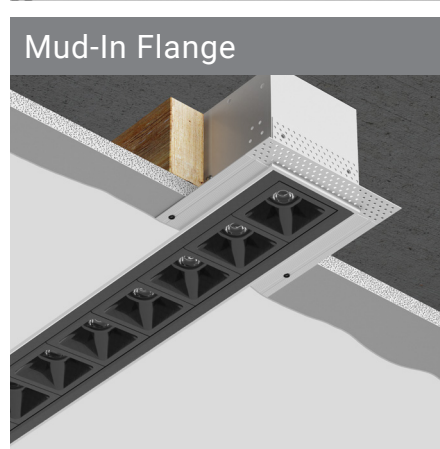

*See specification sheet for optical performance details.

*See specification sheet for optical performance details.

Installation Versatility

- 2', 4', 6', 8', 12' – simple building blocks to create runs.
- Joining fixtures is quick and provides a rigid and tight connection.
- Navigate existing ceiling obstructions with field adjustable mounting locations.
- The 12' Advantage – Reduce time and labor costs during installation with 33% fewer fixtures, joint connections, and mounting points compared to 8 ft. unit max.

Less is more

Make a big statement with Discreet's compact form.

Adjustable Mounting

Rigid alignment and joining

Wall Mount

- Low glare illumination with precision-engineered optical system
- Black (UGR less than 6) and White (UGR less than 13) baffle options
- Wide range of direct/indirect distributions plus independent up/down circuiting
- ADA compliant compact profile
- Up to 127 lumens per watt Direct-Indirect, 121 lumens per watt Direct
- Thoughtful design features for easy installation
- Integrated sensor systems - occupancy, daylight and IoT connectivity