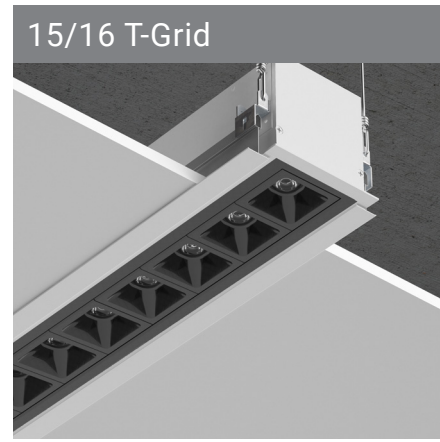

Less is more

Make a big statement with Discreet's compact form.

Adjustable Mounting

Rigid alignment and joining

Wall Mount

- Low glare illumination with precision-engineered optical system
- Black (UGR less than 6) and White (UGR less than 13) baffle options
- Wide range of direct/indirect distributions plus independent up/down circuiting
- ADA compliant compact profile
- Up to 127 lumens per watt Direct-Indirect, 121 lumens per watt Direct
- Thoughtful design features for easy installation
- Integrated sensor systems - occupancy, daylight and IoT connectivity