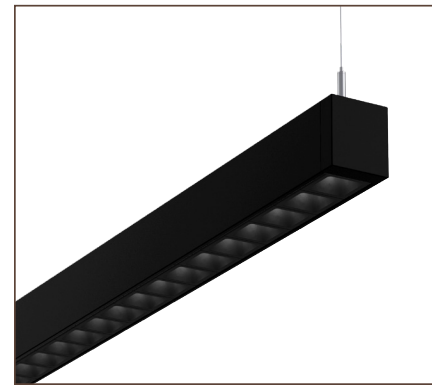

Corelite

DISCREET

Be Discreet with your lighting...

Experience superior visual comfort through an unobtrusive luminaire design.

Minimal Size - 2-5/8" x 3"

Low Glare – UGR < 13 and as low as 0..

Superior Optics – Best in class 110° peak candela batwing indirect optic combined with precision engineered TIR direct optic.

High Efficacy – up to 127 lm/W

DL2-WB-M-050U/050D-940-1D-UNV-STD-W-AC48-JB-8
DL2-BB-M-0U/050D-940-1D-UNV-STD-B-AC48-JB-12

Be Discreet with all of your lighting applications.

Superior visual comfort in any application.

Suspended

Recessed

Wall

Surface

DL2-BB-M-0U/050D-935-2D-UNV-STD-B-AC48-JB-24
DL2-BB-M-050U/050D-935-1D-UNV-STD-W-SU-24

Revolutionary Optics and Mindful Glare Control

Corelite

Indirect Lighting

Wide smooth indirect batwing distribution enables greater row spacing while maintaining ideal ceiling uniformity. Find the flexibility you need, or reduce fixture count without creating harsh contrast.