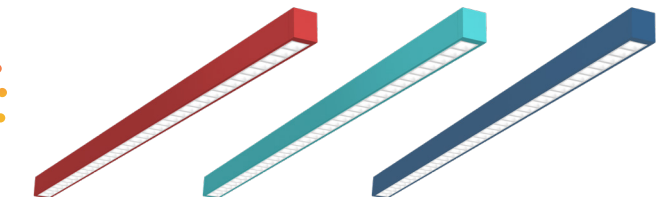

Standard or Custom Finishes

Matte Black

Silver

Matte White