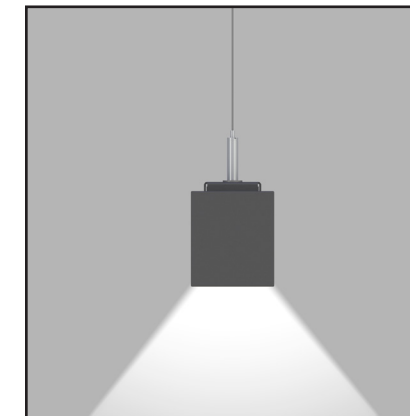

Direct lighting

Soft uniform illumination in a symmetrical 2"x2" aperture with a 45° cutoff angle. Unified Glare Ratings (UGR) of less than 13 and as low as 0 in some configurations.

UGR Values/Table

Baffle Finish	Lumen output	UGR
Black	025U/100D	2.8
Black	050U/050D	0
White	025U/ 100D	10.5
White	050U/050D	5.6

*See specification sheet for optical performance details.