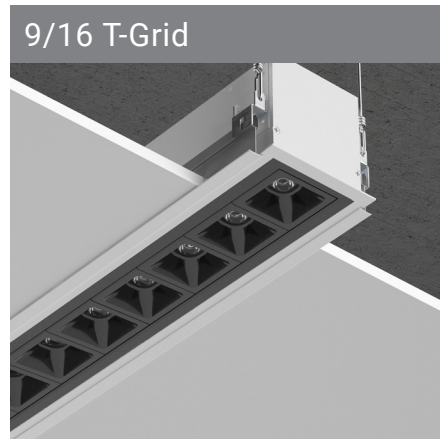

Less is more

Make a big statement with Discreet's compact form.

Adjustable Mounting

Rigid alignment and joining

Wall Mount

- Low glare illumination with precision-engineered optical system
- Black (UGR less than 6) and White (UGR less than 13) baffle options
- Wide range of direct/indirect distributions plus independent up/down circuiting
- ADA compliant compact profile
- Up to 127 lumens per watt Direct-Indirect, 121 lumens per watt Direct
- Thoughtful design features for easy installation
- Integrated sensor systems - occupancy, daylight and IoT connectivity