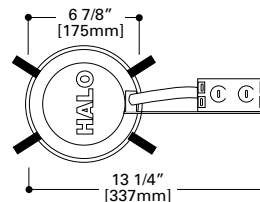

UPGRADE FEATURES:

- QUICK CONNECT CONNECTORS
- HALO ID