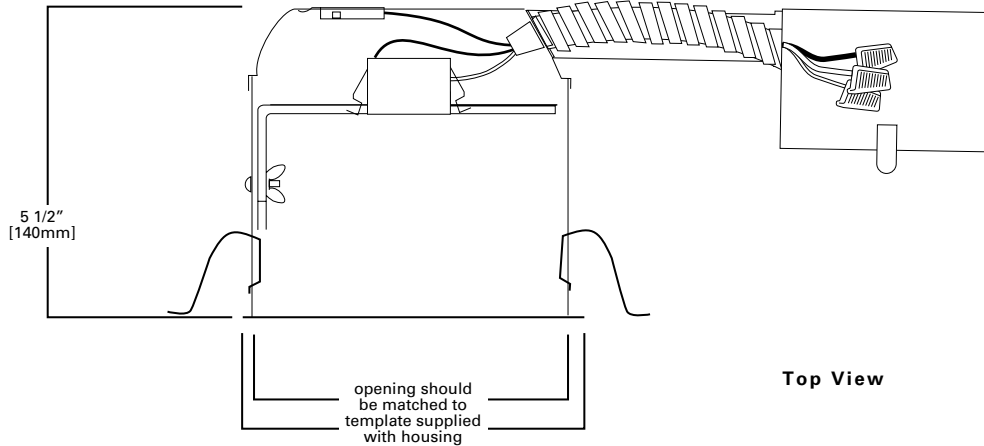

**Remodel Clips**

Four remodel clips secure housing and accommodate 1/2" and 5/8" ceiling material.

**"Quick Connect" Connectors**

Three "Quick Connect" connectors eliminate need for separate wire nuts - simply strip supply wires and push in

**H27RICT**

**6" Insulated Ceiling Recessed Remodel Housing**

**6" TRIMS**

**FOR USE IN INSULATED CEILINGS**

**FOR USE IN EXISTING CEILINGS**

**FOR USE IN SHALLOW CEILINGS**

**Top View**

**UPGRADE FEATURES:**

- QUICK CONNECT CONNECTORS
- HALO ID

**Ordering Information**

Sample Number: H27RICT-426RG  
 Order housing, trim and lamp (by others) separately for a complete luminaire.

**Domestic Preferences<sup>(1)</sup>**