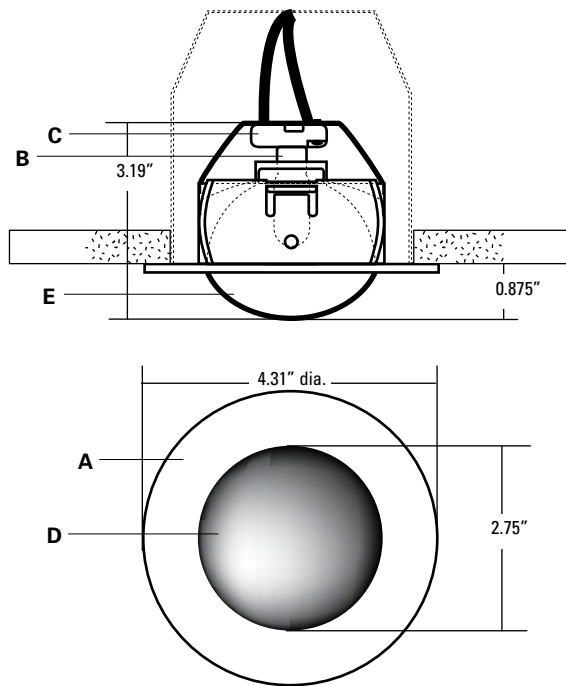

DESCRIPTION

4.3" round recessed fixed glass dome trim for showerlight applications. For use with 12V GY6.35 lamp 50W max.

Catalog #		Type
Project		
Comments		Date
Prepared by		

SPECIFICATION FEATURES

A Trim

Fixed position showerlight trim. 4.3" o.d. trim face. Includes frosted glass dome for ambient illumination.

B Lamp

For use with 12V GY6.35 lamp 50W max. Lamp not included.

C Socket

GU5.3 bi-pin socket for 12V GY6.35. (Included with Microgem housing sold separately)

D Lens

Includes clear protective glass lens. Can hold up to 2 optical accessories total.

E Finish

MLV2033 Powder coated white trim with frosted dome glass lens.

**MICROGEM
RECESSED**

**MLV2033
4.3" O.D.
Round Die Cast
Showerlight Trim
w/ Dome Glass for
Wet Location**

ORDERING INFORMATION

MLV2033

Fixture
MLV2033

White Trim w/ Frosted Dome Glass Lens