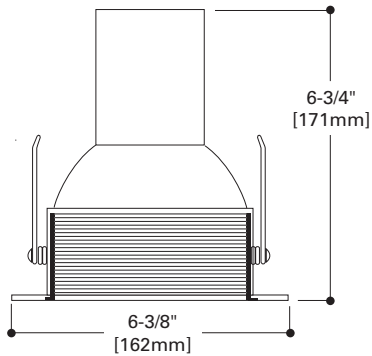

DESCRIPTION

Coilex™ Baffle trim for H5 IC and non IC incandescent and H570 Series compact fluorescent housings. Dual position socket support for R or PAR lamps.

DESIGN FEATURES

Torsion springs pull trim tight to ceiling.
Straight sided trim ring coordinates with die cast Halo 3" and 4" trims.

LAMP LISTINGS

H51CT H5RICAT	50W PAR30, 65W BR30, 75W PAR30L
H5T H5RT	60W A19, 65W BR30, 75W PAR30, 75W PAR30L, 75W R30
H570ICAT H570RICAT	13W DTT, 13W TTT 4 pin compact fluorescent lamp
H571ICAT H571RICAT	18W DTT, 18W TTT 4 pin compact fluorescent lamp
H572ICAT H572RICAT	26W DTT, 26W TTT 4 pin compact fluorescent lamp

Catalog #		Type
Project		
Comments		Date
Prepared by		

5016
5" Coilex™ Baffle
with Reflector

Trim	Finish	Accessory
____ 5016=5" Baffle Trim	____ P=White Trim Ring with Black Baffle W=White Trim Ring with White Baffle	____ OT500P=5" Oversize Trim Ring - White

Note: Specifications and Dimensions subject to change without notice.

Visit our web site at www.cooperlighting.com

Customer First Center 1121 Highway 74 South Peachtree City, GA 30269 770.486.4800 FAX 770 486.4801
Cooper Lighting 5925 McLaughlin Rd. Mississauga, Ontario, Canada L5R 1B8 905.507.4000 FAX 905.568.7049